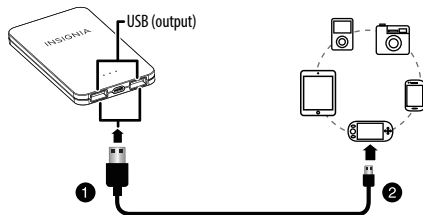

## PACKAGE CONTENTS

- Mobile Battery Pack
- Micro USB Charging Cable
- *Quick Setup Guide*

## CHARGING THE MOBILE BATTERY

- 1 Plug the small end of the USB cable into the mobile battery's microUSB port (input).
- 2 Plug the large end of the included USB cable into a standard USB port on your computer, vehicle charger, or wall charger (not included).  
The mobile battery automatically begins charging.

## CHARGING YOUR ELECTRONIC DEVICE

- 1 Plug the large end of the USB cable into one of the mobile battery's USB ports (output).
- 2 Plug the small end of the USB cable into your device.  
The mobile battery automatically begins charging your device.

### Notes:

- You can use both outputs to charge your devices at the same time. The total maximum output is 2A.
- If your device requires a different connector than the one provided, use the cable that came with your device